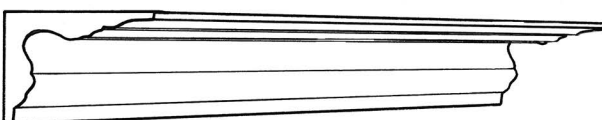

The Classic Cornice Co

176 Garratt Lane, Wandsworth, SW18 4ED Tel:020 8874 0221 Fax:022 8870 8843
www.classiccornice.co.uk email: info@classiccornice.co.uk

Please note that all measurements are approximate

CP171 Projection 155mm(6¹/₈") Depth 110mm(4³/₈")

CP173 Projection 123mm(4⁷/₈") Depth 103mm(4")

CP175 projection 150mm(6") Depth 55mm(2¹/₄")

CP176 Projection 105mm(4¹/₄") Depth 58mm(2¹/₄")
CP176A Cove only 65mm x 46mm

CP177 Projection 150mm(5⁷/₈") Depth 37mm(1¹/₂")