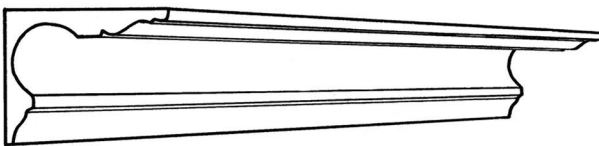

CP166 Projection 145mm(5⁵/₈"") Depth 115mm(4⁵/₈"")