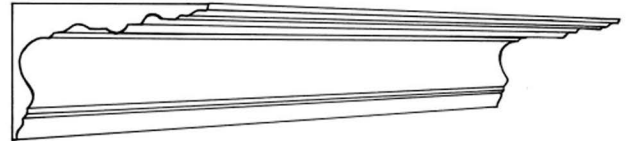

CP201 projection 235mm($9\frac{1}{4}$ "") depth 165mm($6\frac{1}{2}$ "")