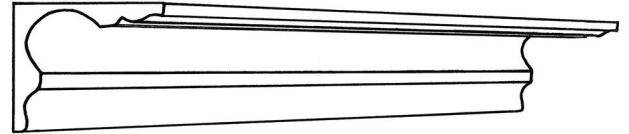

CP149 Projection 170mm (6³/₄") Depth 85mm (3¹/₂")

CP151 Projection 114mm(4¹/₂"") Depth 100mm(4"")