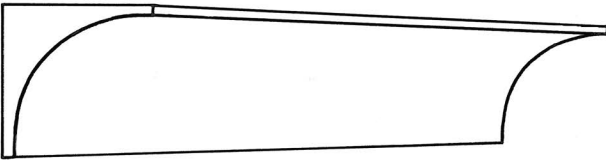

CP172 100mm(4") Depth 100mm(4")