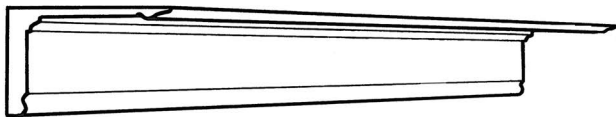

Block & Flower

CP116 Projection 192mm(7¹/₂" Depth 130mm(5¹/₈"
CP116a Projection 178mm(7") Depth 105mm(4¹/₈"