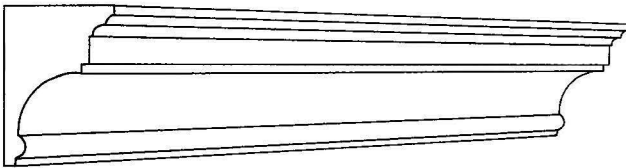

CP212 Projection 80mm(3¹/₈") Depth 117mm(4⁵/₈")