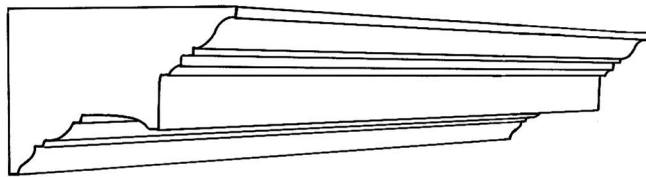

CP192 Projection 230mm(9") Depth 165mm(6 1/2")