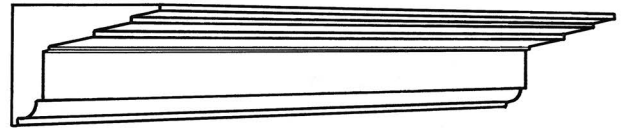

CP173 Projection 123mm(4⁷/₈") Depth 103mm(4")