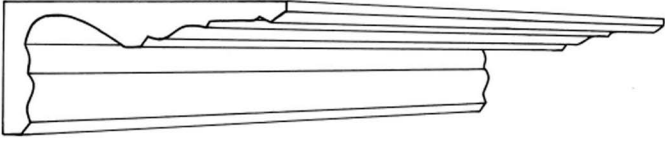

The Classic Cornice Co

176 Garratt Lane, Wandsworth, SW18 4ED Tel:020 8874 0221 Fax:022 8870 8843

www.classiccornice.co.uk email: info@classiccornice.co.uk

Please note that all measurements are approximate

CP200 projection 149mm($5\frac{7}{8}$ "") depth 70mm($2\frac{3}{4}$ "")