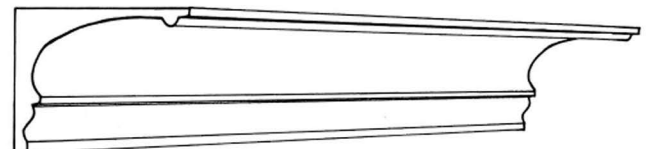

CP209 projection 128mm(5"") depth 106mm($4\frac{1}{8}$ "")